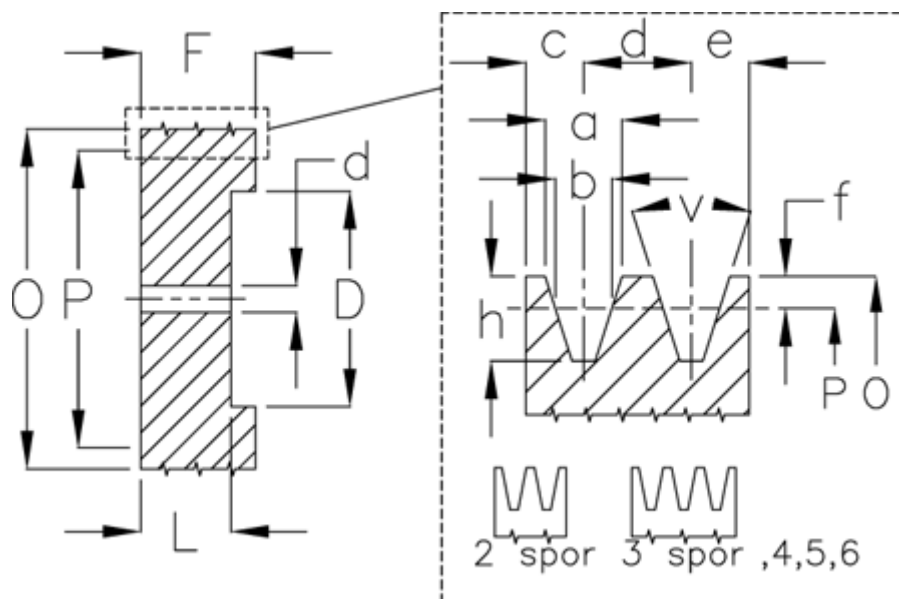

Article number: 60410115006

Description: V-belt pulley, no bore B 150/6

Measures

D	= 108
d	= 20
F	= 120.0
L	= 60
Number of ribs	= 6
O	= 157.0
P	= 150
Type	= B